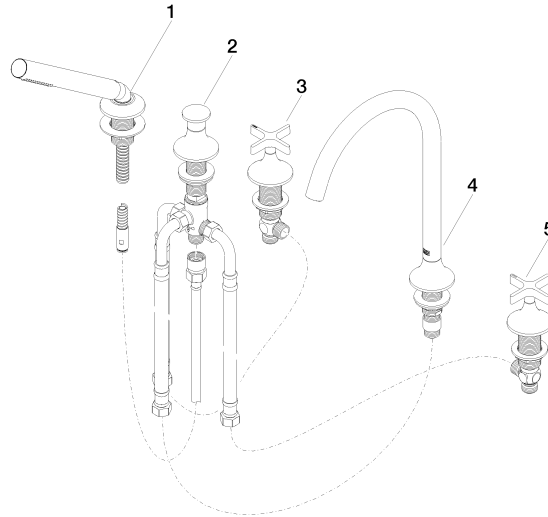

27 522 809

- spout: circular, air-enriched flow
- max. flow 21.5 l/min at 3 bar flow pressure
- Hand shower: COMPACT RAIN, max. flow rate 6.8 l/min (at 3 bar)
- complete hand shower set with anti-scale system
- 220mm projection
- automatic bath/shower diverter
- height of mixer 347 mm
- height up to aerator 244 mm
- hole diameter valve 32 mm
- hole diameter spout 32 mm
- hole diameter for complete hand shower set 32 mm
- rosette for complete hand shower set Ø 60mm
- rosette for spout Ø 60mm
- rosette for deck valve Ø 60mm
- metal shower hose 1750mm with integrated anti-twist protection

Intrinsic protection against back flow.

	Chrome	27 522 809-00 0050
	Brushed Platinum	27 522 809-06 0050
	Platinum	27 522 809-08 0050
	Dark Chrome	27 522 809-19 0050
	Brushed Durabronze (23kt Gold)	27 522 809-28 0050
	Brushed Bronze	27 522 809-42 0050
	Brushed Champagne (22kt Gold)	27 522 809-46 0050
	Champagne (22kt Gold)	27 522 809-47 0050
	Brushed Dark Platinum	27 522 809-99 0050

### Spare parts list

No.	Item Number	Name	Quantity used	Delivery time
1	27 702 809-00 0050	VAIA Hand shower set for bath rim or tile edge installation - Chrome	1	10
2	29 140 809-00	VAIA Two-way diverter for bath rim or tile edge installation - Chrome	1	10
3	20 000 808-00	VAIA Deck valve clockwise closing hot - Chrome	1	10
4	13 612 809-00	VAIA Bath spout without diverter for deck mounting - Chrome	1	-
Spare part can no longer be ordered, please order the replacement item				
5	20 000 809-00	VAIA Deck valve clockwise closing cold - Chrome	1	10